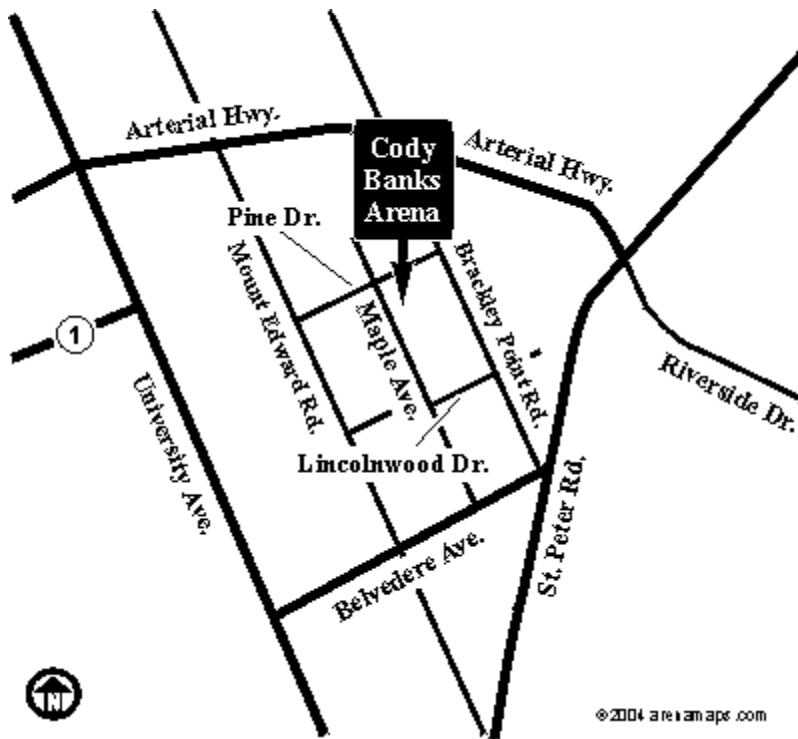

Cody Banks Arena (Sherwood Sportsplex)

58 Maple Ave.
Sherwood (Charlottetown), PE C1A6E7
902-894-8422

Driving Instructions:

From Hwy-1: Hwy-1 to University Ave. (in Sherwood). Right on University Ave. to Belvedere Ave. Left on Belvedere Ave. to Maple Ave. Left on Maple and arena is on the right, just past Jupiter Dr. (Directions by Cody Banks Arena - Sherwood Sportsplex)

Charlottetown Civic Centre

(Home of the P.E.I. Rocket)
46 Kensington Rd.
Charlottetown, PE C1A5H7
902-629-6600

Driving Instructions:

From Hwy-1 Southbound: South on Hwy-1 to University Ave./Hwy-1. South on University Ave./Hwy-1 to Euston St. Left on Euston St., then take a slight left onto Longworth Ave./St. Peters Rd. Follow Longworth Ave./St. Peters Rd. to Hawthorne Ave. Right on Hawthorne to Kensington Rd. Right on Kensington and arena will be on the left.

CARI Complex (MacLauchlan Arena)

(University of Prince Edward Island)
Perimeter Rd.
Charlottetown, PE C1A4P3
902-566-0627

Driving Instructions:

From Hwy-1: Hwy-1 to University Ave. South on University Ave./Hwy-1 to University of Prince Edward Island (on left, just before Belvedere Ave.). Left into campus and another left onto Perimeter Rd. Follow Perimeter Rd as it turns right and University of Prince Edward Island Arena will be on the right.